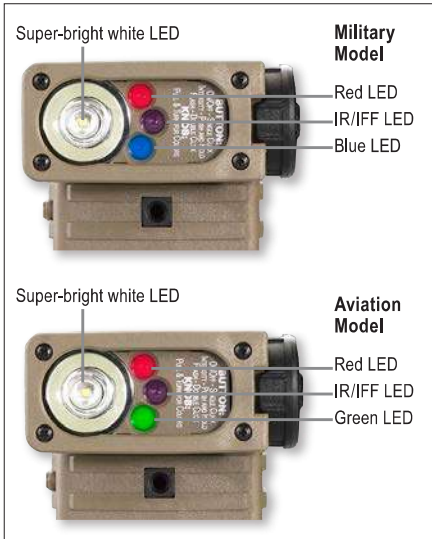

The Sidewinder meets a variety of hands-free illumination requirements with various color LEDs each with different outputs. 185° articulating head aims the beam. Designed for easy mode selection even with gloved hands.

**Meets MIL-STD-810F, METHOD 512.4.**

Attaches to back of helmet

Attaches to MOLLE with pocket clip or MOLLE strap

One switch for On-Off, dimming and mode selection functions  
 Pull-to-turn locking rotary color selector knob with tactile indicator for easy operation with gloves

MILITARY MODEL (WHITE, RED, BLUE, IR LEDS)				
PART#	NSN/MCN#	DESCRIPTION	COO	TAA
14000	6230-01-556-0487	W/ALKALINE—CLAM PACKAGED. COYOTE.	US	YES
14027	6230-01-571-8752	W/ALKALINE—WITH HELMET MOUNT. CLAM PACKAGED. COYOTE.	US	YES
14031	-	W/ALKALINE—WITH E-MOUNT. CLAM PACKAGED. COYOTE.	US	YES

All run time to 10% of initial output level. Illumination output electronically regulated.

High-impact super tough nylon construction offers exceptional durability and weather resistance

IPX7 waterproof to 1m for 30 minutes;  
 3 meter multiple orientation impact resistance tested